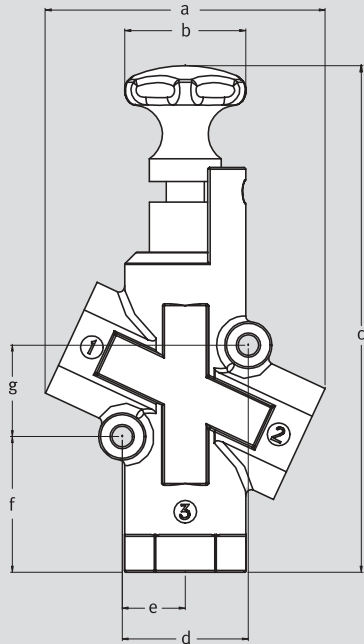

- a 4.62 in / 117.35 mm
- b 2.00 in / 50.80 mm
- c 8.37 in / 212.60 mm
- d 2.08 in / 52.83 mm
- e 1.04 in / 26.42 mm
- f 2.24 in / 56.90 mm
- g 1.51 in / 38.35 mm
- h 2.00 in / 50.80 mm

Padlock clearance = 1/4" hoop with 7/8" inside dimension