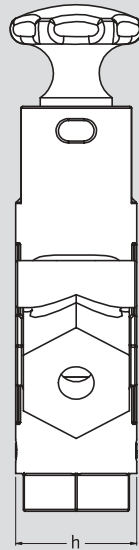

Benefits

- Economically priced
- Eight port threads, NPT or BSP: 3/8", 1/2", 3/4", and 1"
- Large flow paths plus improved spool design maximizes flow (P1 → P2).
- Topside locking collar eliminates lock interference in tight-space applications.
- The large 1" exhaust port provides a low restriction connection. Exhaust air can be ported away efficiently with a high-flow silencer.
- High-flow silencer also reduces exhaust noise.

151990, U-1-B
Die-cast aluminum design
2312, U-1
Plastic design

Festo Modular Air Preparation Components

D-Series
See Brochure, 13018481

Lockout Valves, Type HE-...-LO

Dimensions and Technical Data

Dimensions

- a 4.62 in / 117.35 mm
- b 2.00 in / 50.80 mm
- c 8.37 in / 212.60 mm
- d 2.08 in / 52.83 mm
- e 1.04 in / 26.42 mm
- f 2.24 in / 56.90 mm
- g 1.51 in / 38.35 mm
- h 2.00 in / 50.80 mm

Padlock clearance = 1/4" hoop with 7/8" inside dimension

Mounting hole $\varnothing = 5/16"$

Note: Not intended as an emergency stop device.

Order Key:

197129 HE-N3/8-LO
 Part Number
 Type
 N = NPT
 G = BSP
 Port size
 Lockout Valve

Technical Data

Valve	Part No. / Type				
	197129 HE-N3/8-LO	197130 HE-N1/2-LO	197131 HE-N3/4-LO	197132 HE-N1-LO	
	197133 HE-G3/8-LO	197134 HE-G1/2-LO	197135 HE-G3/4-LO	197136 HE-G1-LO	
Medium	Filtered compressed air, degree of filtration 40 μ m				
Design	Manually actuated 3/2-way spool valve				
Mounting	In-line or direct via thru holes in housing				
Connection	3/8" NPT / 3/8" BSP	1/2" NPT / 1/2" BSP	3/4" NPT / 3/4" BSP	1" NPT / 1" BSP	
Orifice	0.930 in [23.6 mm]				
Flow Rate	1 \rightarrow 2	5.2 Cv [5200 l/min]	6.2 Cv [6200 l/min]	8.0 Cv [8000 l/min]	10.0 Cv [10000 l/min]
	2 \rightarrow 3	12.0 Cv [12000 l/min]	12.0 Cv [12000 l/min]	12.0 Cv [12000 l/min]	12.0 Cv [12000 l/min]
Pressure Range	15 to 150 psi [1 to 10 bar]				
Operating Temperature	14° F to 140° F [-10° C to 60° C]				
Materials	Die-cast Aluminum				
Weight	2.732 lbs [1020 g]	2.719 lbs [1015 g]	2.679 lbs [1000 g]	2.639 lbs [985 g]	