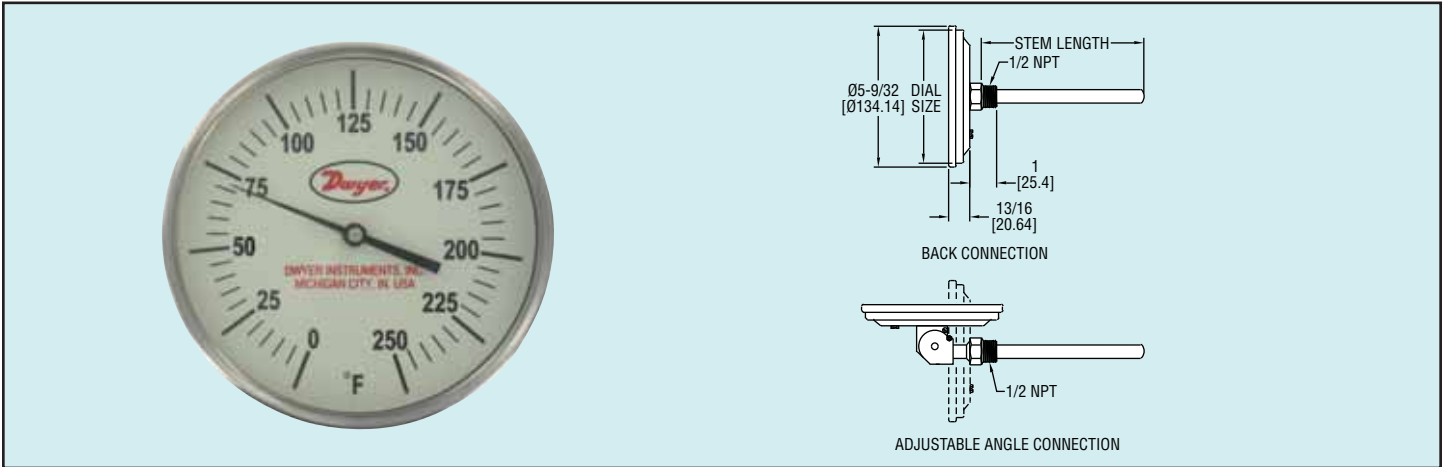

Series
GBT

Glow-in-the-Dark Bimetal Thermometer

Scale Background Glows, Scratch-Resistant Glass Lens

The Series GBT Glow-in-the-Dark Bimetal Thermometer offers accurate and reliable measurements, even in dimly-lit areas. The bimetal element directly drives the pointer, eliminating gears and linkages. The scale background glows brightly when mounted in dark areas for ease of reading. The glass lens can easily be cleaned and resists scratches for better viewing of the scale. Series GBT thermometers can be ordered in various stem lengths, connections, and ranges to fit most applications.

SPECIFICATIONS

- Wetted Materials:** 304 SS.
- Housing Material:** Series 300 SS.
- Lens:** Glass.
- Accuracy:** ±1%.
- Temperature Limits:** Ambient: -40 to 392°F (-40 to 200°C).
- Dial Size:** 5".
- Process Connection:** 1/2" NPT.
- Resolution:** 2°.
- Weight:** 12.7 oz (360 g).

* Dual scale units available by changing last digit to D.
(Example: GBTB5255D)