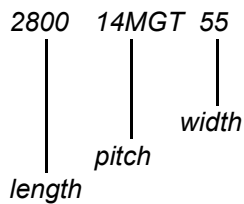

To order:

Non-standard widths
available on request

Consult our sales department
for availability

*PowerGrip and GT
are registered trademarks
of Gates Corporation