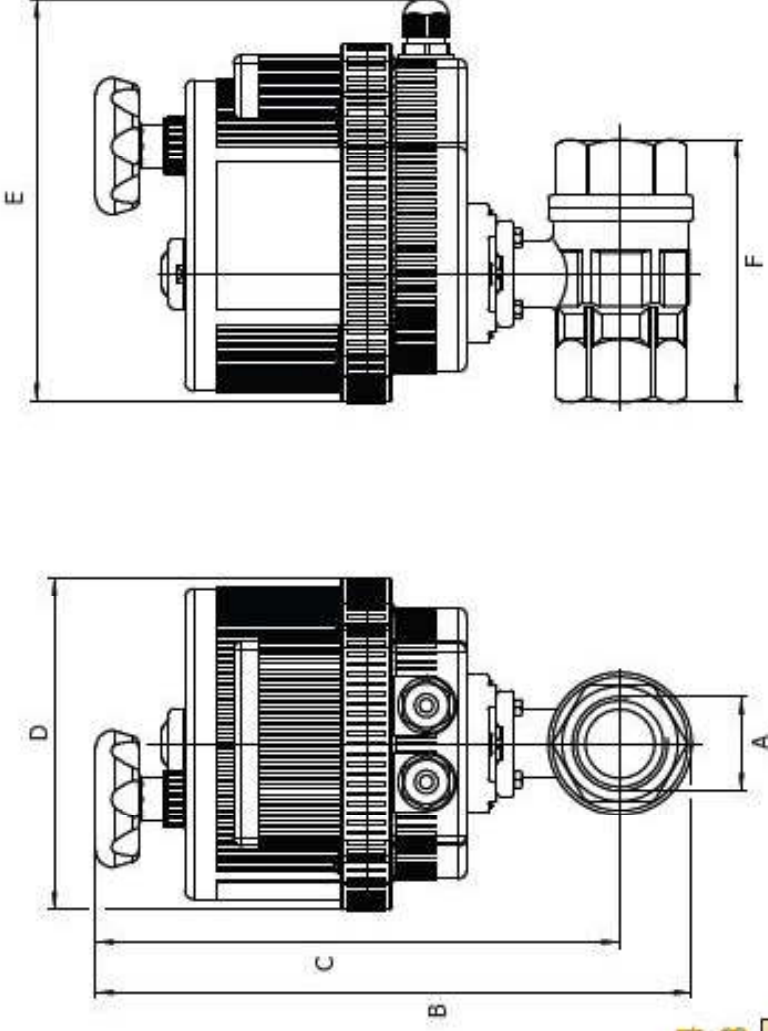

Phone: 803/324-9738 Fax: 803/325-1542

8E064*** - Direct Mount, 2-way Brass Full Port Ball Valve with Electric Actuator

8E068*** - Direct Mount, 2-way Brass Full Port Ball Valve with S.S. Ball & Stem and Electric Actuator

250N Ball Valve

253N S.S. Ball+Stem Valve

Dimensions (in)

SIZE	1/4"	3/8"	1/2"	3/4"	1"	1-1/4"	1-1/2"	2"	2-1/2"	3"	4"
A	.250	.375	.500	.750	1.00	1.25	1.50	2.00	2.50	3.00	4.00
B	7.51	7.51	7.51	7.72	8.33	8.63	11.3	12.0	14.2	14.9	16.9
C	6.85	6.85	6.85	6.93	7.36	7.50	9.92	10.2	11.9	12.3	13.7
D	4.84	4.84	4.84	4.84	4.84	4.84	6.18	6.18	7.28	7.28	8.31
E	6.41	6.41	6.41	6.41	6.41	6.41	7.50	7.50	8.43	8.43	9.33
F	2.64	2.64	2.64	3.00	3.35	3.66	4.15	4.80	6.10	6.89	8.03
ACT.	VB015	VB015	VB015	VB015	VB015	VB015	VB030	VB030	VB060	VB060	VB110

8E064

8E068

***** Voltage Supply Order Suffix**

FOR MOD. VB015	12V AC/DC = 001	24V AC/DC = 002	110V AC = 003	220V AC = 005
FOR MOD. VB30 to 350	24V AC/DC = 002	110 to 240V AC = 004		