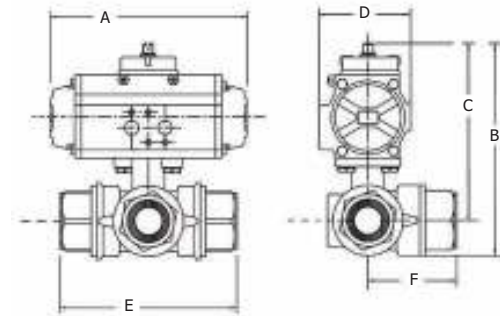

- 8P0140 (L)** - Direct Mount, 3-way Brass, "L" Std. Port Ball Valve with DA Pneumatic Actuator
- 8P0142 (L)** - Direct Mount, 3-way Brass, "L" Std. Port Ball Valve with SR Pneumatic Actuator
- 8P0144 (L)** - Direct Mount, 3-way Brass, "L" Full Port Ball Valve with DA Pneumatic Actuator
- 8P0146 (L)** - Direct Mount, 3-way Brass, "L" Full Port Ball Valve with SR Pneumatic Actuator

965N Std. "L" Port Ball Valve with
DOUBLE ACTING Actuator
966N Full "L" Port Ball Valve with
DOUBLE ACTING Actuator

8P0140 (L)
8P0144 (L)

SIZE	1/4"	3/8"	1/2"	3/4"	1"	1-1/4"	1-1/2"	2"
A	5.49	5.49	5.49	6.38	6.38	8.15	9.35	10.6
B	5.75	5.75	6.10	7.10	7.50	8.95	10.4	11.5
C	4.72	4.72	5.14	6.50	6.90	7.50	8.60	9.60
D	2.80	2.80	2.80	3.17	3.17	3.72	4.17	4.84
E	2.83	2.83	3.26	3.89	4.40	4.92	5.86	6.85
F	1.42	1.42	1.64	2.05	2.30	2.38	3.10	3.42
ACT.	52	52	52	63	63	75	85	100

DIMENSIONS (in)

965N Std. "L" Port Ball Valve with
SPRING RETURN Actuator
966N Full "L" Port Ball Valve with
SPRING RETURN Actuator

8P0142 (L)
8P0146 (L)

SIZE	1/4"	3/8"	1/2"	3/4"	1"	1-1/4"	1-1/2"	2"
A	6.38	6.38	6.38	8.15	8.15	10.6	10.6	14.4
B	5.98	5.98	6.25	7.75	8.00	9.85	10.7	12.4
C	5.38	5.38	6.05	6.65	7.00	8.50	9.25	10.9
D	3.17	3.17	3.17	3.72	3.72	4.84	4.84	5.83
E	2.83	2.83	3.26	3.89	4.40	4.92	5.86	6.85
F	1.42	1.42	1.64	2.05	2.30	2.38	2.38	3.42
ACT.	63	63	63	75	75	100	100	125

DIMENSIONS (in)