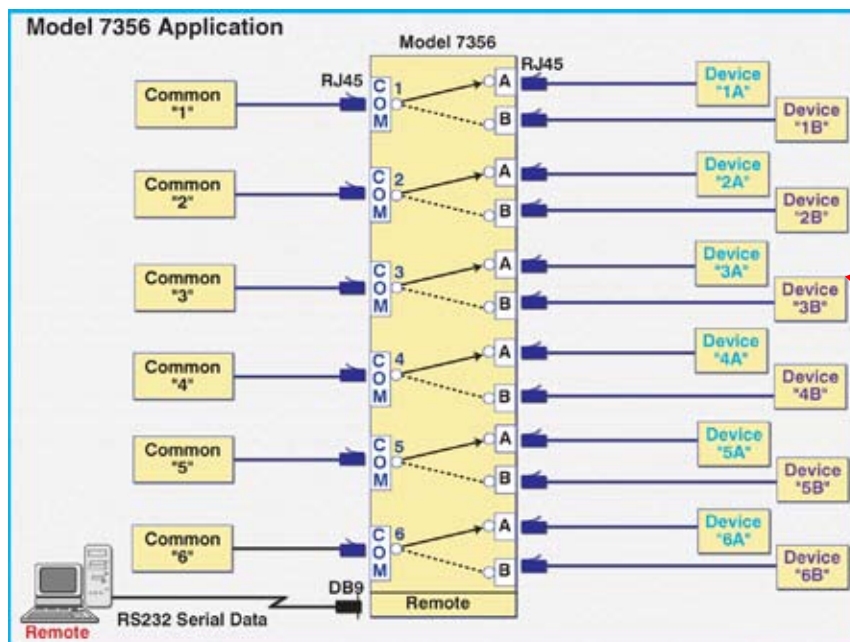

OPTION: WIDE RANGE POWER MODULE

(Cat No 517277) CE and UL listed wall mount power module, 100VAC/240VAC, 50Hz/60Hz in place of standard 115VAC or 120VAC power module. Ideal for international applications.