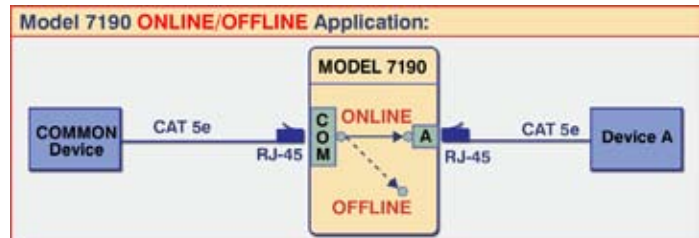

Model 7190 Double Gang, Wallbox, RJ45, Cat5e Online/Offline Manual Switch

INTRODUCTION

The Model 7190 is a manually operated double gang wall box Online/Offline switch. When in the ONLINE position, the switch **connects** the COMMON Device to Device A. When in the OFFLINE position, the switch **disconnects** the COMMON Device from Device A. There are two RJ45, Cat 5e ports on the bracket inside the wall box. The RJ45 network cables must be run into the box and bracket before installing in the wall.

FEATURES:

- Online/Offline switch on faceplate.
- Two RJ45, Cat 5e Ports on bracket inside box.
- RJ45 cables must be run into box and bracket before installing in the wall.
- Rated for 10/100/1000 Base-T networks (up to Cat5e).
- High quality sealed switch with self-wiping precious metal contacts.
- All 8 pins of the RJ45 interface are switched.
- Transparent to data speed and format.
- Manual operation via front-panel rotary switch.
- No external power required.
- Custom length RJ45 cables available for your switch installation.
- Lifetime guarantee.

Specifications:

PORT CONNECTORS: (2) RJ45 Cat5e female connectors color coded, A is blue and COMMON is black. They are located on bracket inside the wall box.

FRONT PANEL CONTROL: (1) rotary switch on front panel selects ONLINE or OFFLINE.

POWER: No power required. Manually operated.

DIMENSIONS: Double Gang Wall Box: 4.56" W x 4.5" H x 3.4" D. (11.6 x 11.4 x 8.6 cm)

WEIGHT: Approximately 0.7 lb. (0.3 Kg)

Cat5e patchcords - ideal for 10BASE-T, 100BASE-T, 1000BASE-T Ethernet and Gigabyte Ethernet