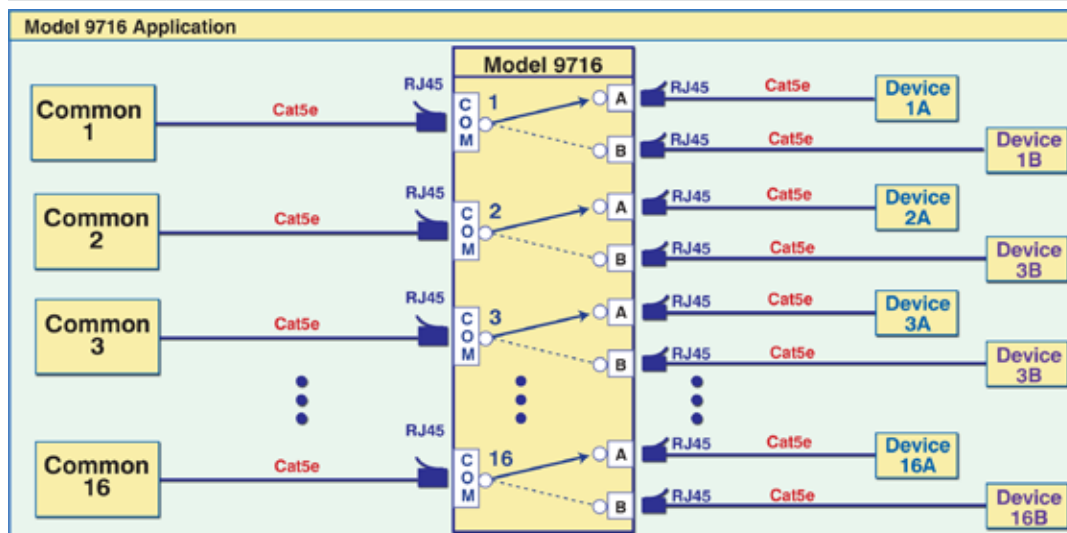

**Insure
Optimum
transmission
performance
with these
High Quality
Cables**