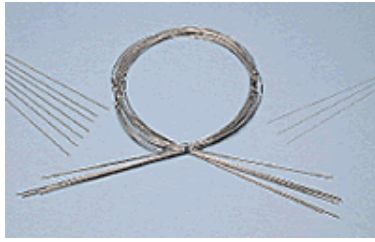

NOTE: This catalog is currently under construction. Please check back again soon for additional items or call 1-800-203-4290 to inquire about items not currently listed.

Spring Guides are long, slender, close wound springs. They are also called guide wires, coil pipes, outer jackets or spring sheaths. They are used in commercial and medical applications such as biopsy forceps, control cables, catheters and fiberoptic scopes.